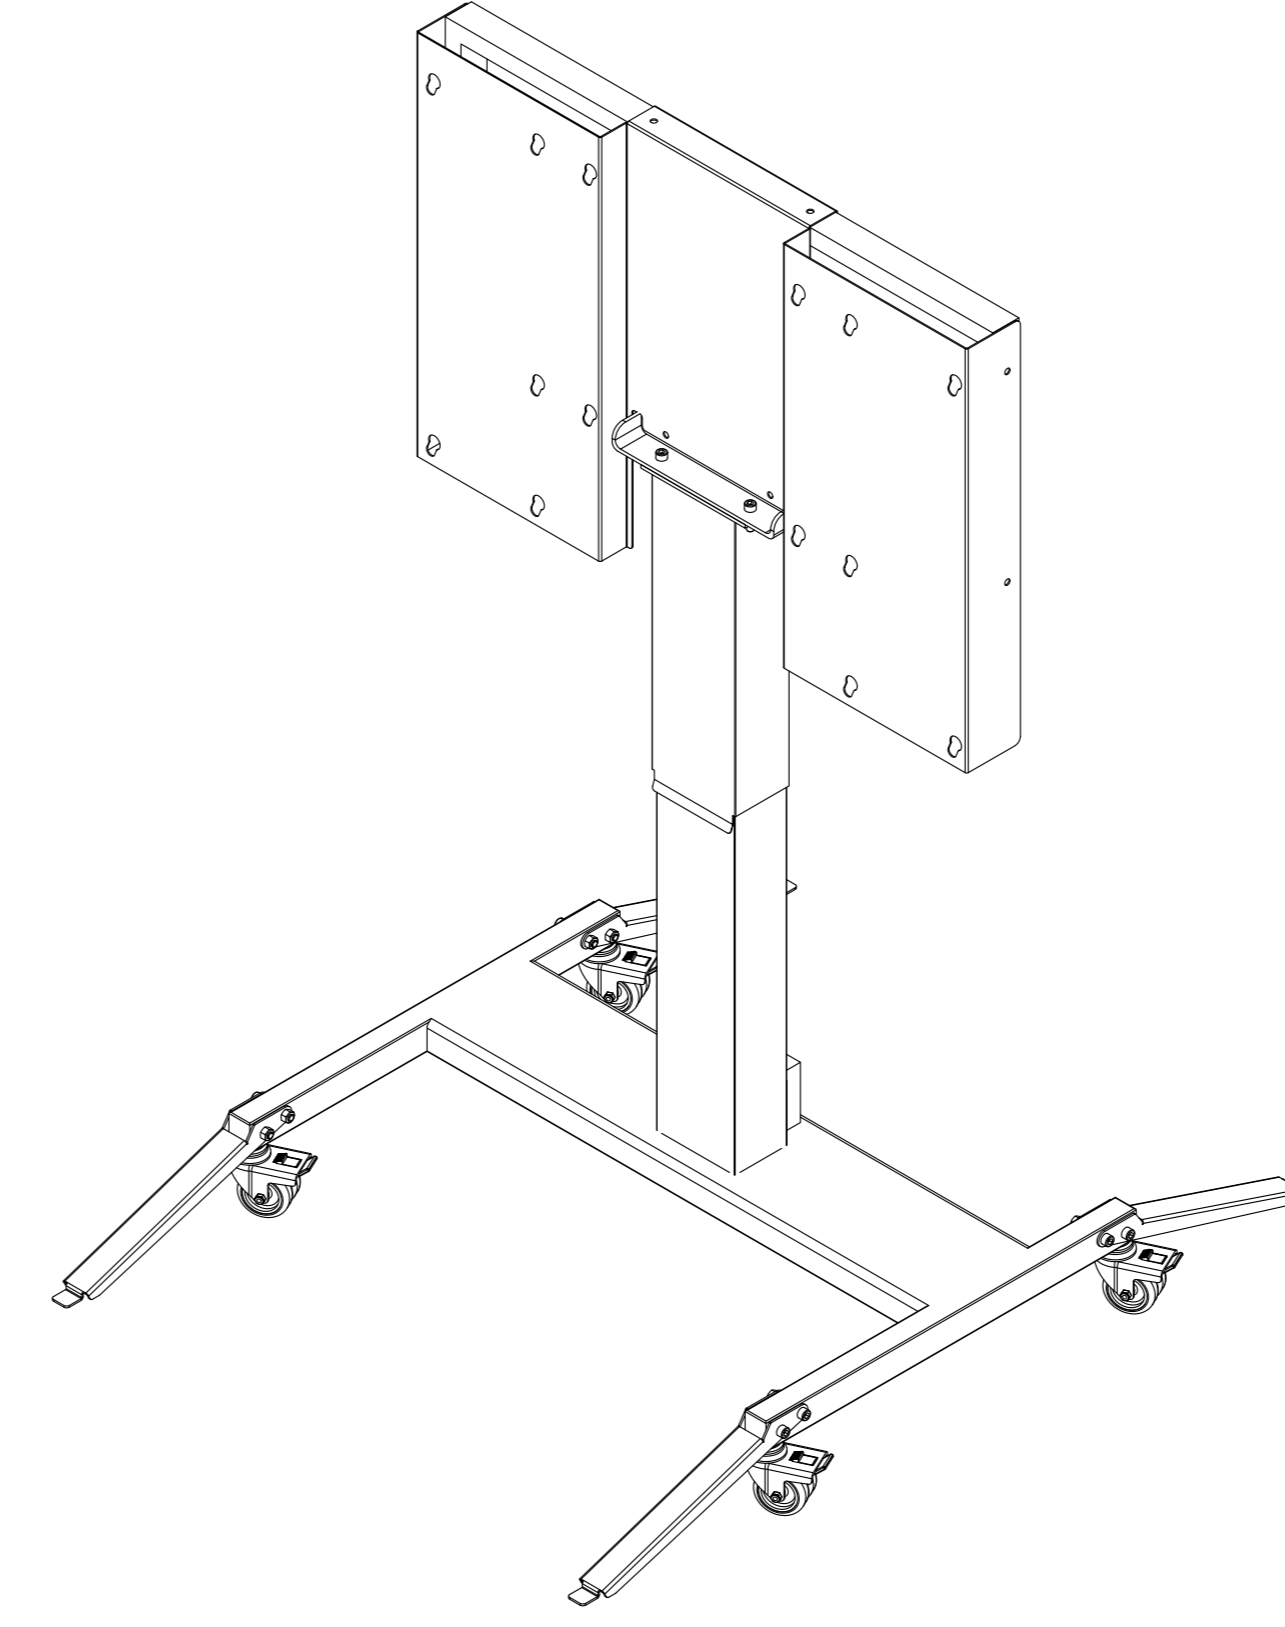

REV.NO	DATE/TARİH	NOTES/AÇIKLAMALAR
1	04.10.2018	FORMAT DÜZENLENDİ
2		
3		

MODEL	DIMENSIONS (mm)		
	WIDTH mm	DEPTH mm	HEIGHT mm
DS MOTORLU AYAK 65/75/84	1056	1400	MIN:1347 MAX:175
PRODUCT	XXX	XXX	XXX
PACKAGING	XXX	XXX	XXX

TOLERANCES	K	NAME:	REV:
0.00/50.00	±0.10	MOTORLU AYAK 65/75/84	R01
50.01/100.00	±0.30	CREATED : HÜSEYİN ÇİFTÇİ	DATE: 04.10.2018
100.01/250.00	±0.50	LAST REV. : NİHAT ÖZTEN	SHEET: 1 / 1
250.01/500.00	±0.75	CHECK : Hakan KÖYUNCUOĞLU	SCALE : 1
500.01/1000.00	±1.00	APPRV. : Deniz ÇETİNYÜREK	 UNIT mm
1000.01/2500.00	±1.50		
ANGLES	±0.5°	VESTEL VESTEL ELECTRONICS / DIGITAL PRODUCTS OPERATIONS MANİSA/TURKIYE TEL:+90.236.2130660 FAX:+90.236.2130512	