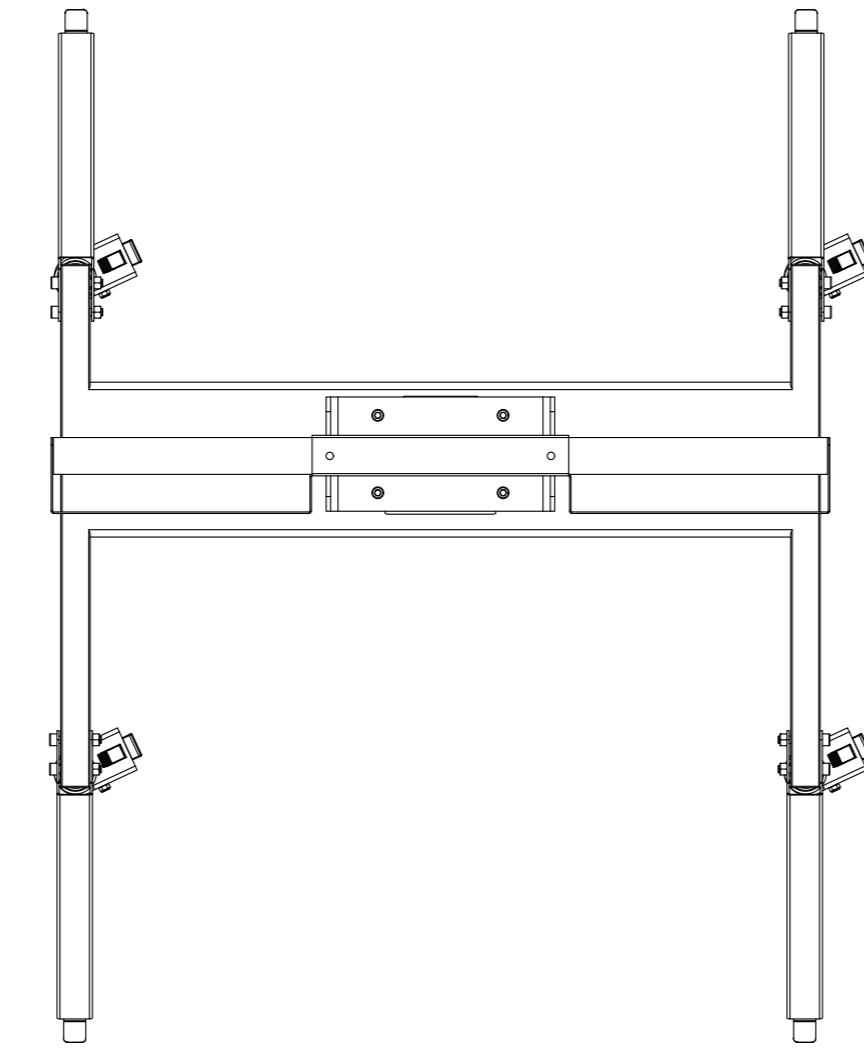

REV.NO	DATE/TARİH	NOTES/AÇIKLAMALAR
1	04.10.2018	FORMAT DÜZENLENDİ
2		
3		

MODEL	DIMENSIONS (mm)		
	WIDTH mm	DEPTH mm	HEIGHT mm
DS MOTORLU AYAK 65/75/84	1056	1400	MIN:1347 MAX:175
PRODUCT	XXX	XXX	XXX
PACKAGING	XXX	XXX	XXX

TOLERANCES	K	NAME:	REV:
0.00/50.00	±0.10	MOTORLU AYAK 65/75/84	R01
50.01/100.00	±0.30	CREATED : HÜSEYİN ÇİFTÇİ	DATE: 04.10.2018
100.01/250.00	±0.50	LAST REV. : NİHAT ÖZTEN	SHEET: 1 / 1
250.01/500.00	±0.75	CHECK : Hakan KÖYUNCUOĞLU	SCALE : 1
500.01/1000.00	±1.00	APPRV. : Deniz ÇETİNYÜREK	 UNIT mm
1000.01/2500.00	±1.50		
ANGLES	±0.5°	VESTEL VESTEL ELECTRONICS / DIGITAL PRODUCTS OPERATIONS MANİSA/TURKIYE TEL:+90.236.2130660 FAX:+90.236.2130512	