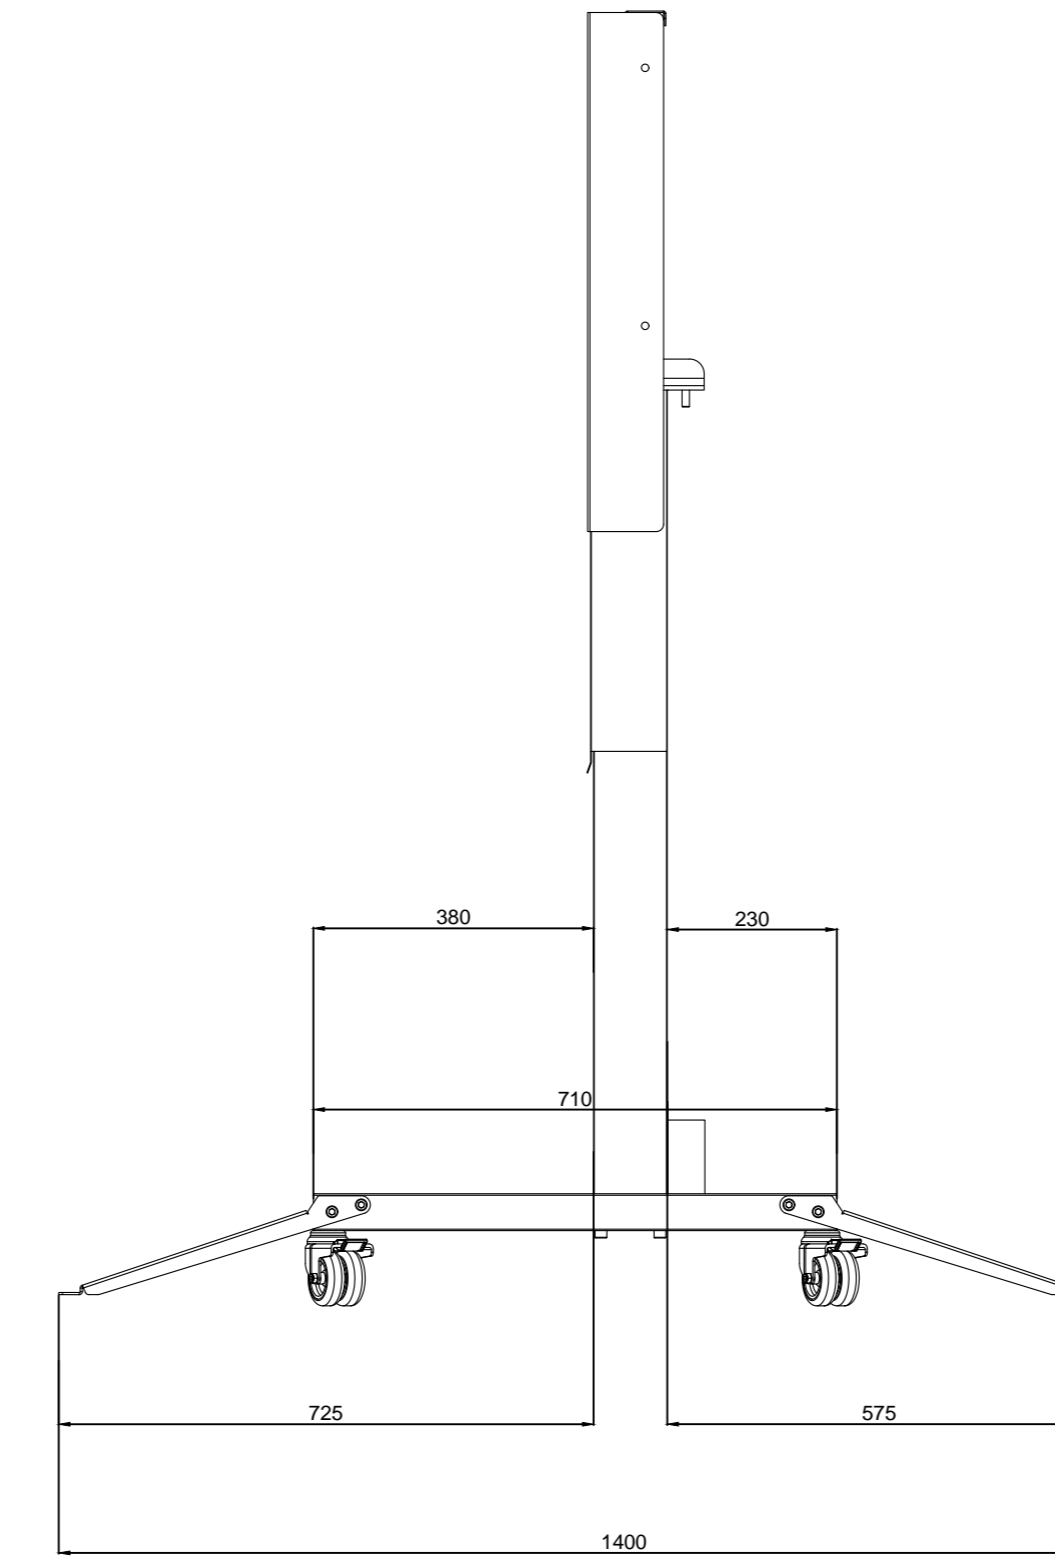

REV.NO	DATE/TARİH	NOTES/AÇIKLAMALAR
1	04.10.2018	FORMAT DÜZENLENDİ
2		
3		

MODEL	DIMENSIONS (mm)		
	WIDTH mm	DEPTH mm	HEIGHT mm
DS MOTORLU AYAK 65/75/84	1056	1400	MIN:1347 MAX:175
PRODUCT	XXX	XXX	XXX
PACKAGING	XXX	XXX	XXX

TOLERANCES	K	NAME:	REV:
0.00/50.00	±0.10	MOTORLU AYAK 65/75/84	R01
50.01/100.00	±0.30	CREATED : HÜSEYİN ÇİFTÇİ	DATE: 04.10.2018
100.01/250.00	±0.50	LAST REV. : NİHAT ÖZTEN	SHEET: 1 / 1
250.01/500.00	±0.75	CHECK : Hakan KÖYUNCUOĞLU	SCALE : 1
500.01/1000.00	±1.00	APPRV. : Deniz ÇETİNYÜREK	 UNIT mm
1000.01/2500.00	±1.50		
ANGLES	±0.5°	VESTEL VESTEL ELECTRONICS / DIGITAL PRODUCTS OPERATIONS MANİSA/TURKIYE TEL:+90.236.2130660 FAX:+90.236.2130512	