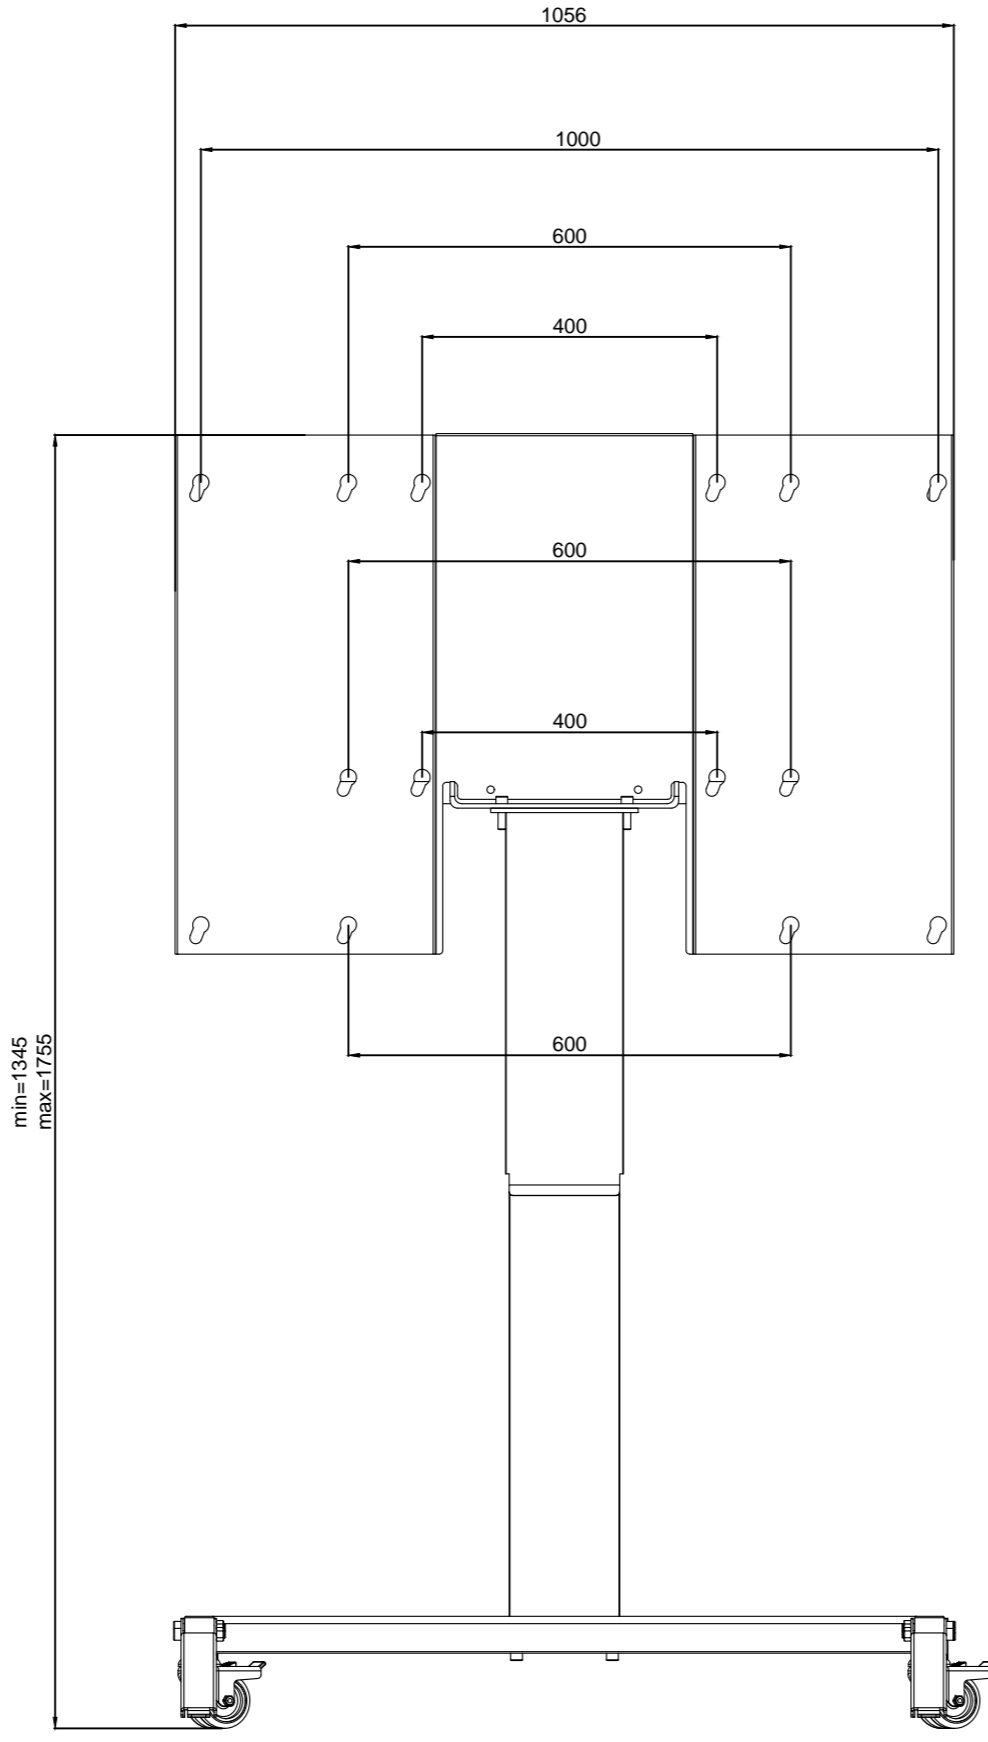

REV.NO	DATE/TARİH	NOTES/AÇIKLAMALAR
1	04.10.2018	FORMAT DÜZENLENDİ
2		
3		

MODEL	DIMENSIONS (mm)		
	WIDTH mm	DEPTH mm	HEIGHT mm
DS MOTORLU AYAK 65/75/84	1056	1400	MIN:1347 MAX:175
PRODUCT	XXX	XXX	XXX
PACKAGING	XXX	XXX	XXX

TOLERANCES	K	NAME:	REV:
0.00/50.00	±0.10	MOTORLU AYAK 65/75/84	R01
50.01/100.00	±0.30	CREATED : HÜSEYİN ÇİFTÇİ	DATE: 04.10.2018
100.01/250.00	±0.50	LAST REV. : NİHAT ÖZTEN	SHEET: 1 / 1
250.01/500.00	±0.75	CHECK : Hakan KÖYUNCUOĞLU	SCALE : 1
500.01/1000.00	±1.00	APPRV. : Deniz ÇETİNYÜREK	 UNIT mm
1000.01/2500.00	±1.50		
ANGLES	±0.5°	VESTEL VESTEL ELECTRONICS / DIGITAL PRODUCTS OPERATIONS MANİSA/TURKIYE TEL:+90.236.2130660 FAX:+90.236.2130512	