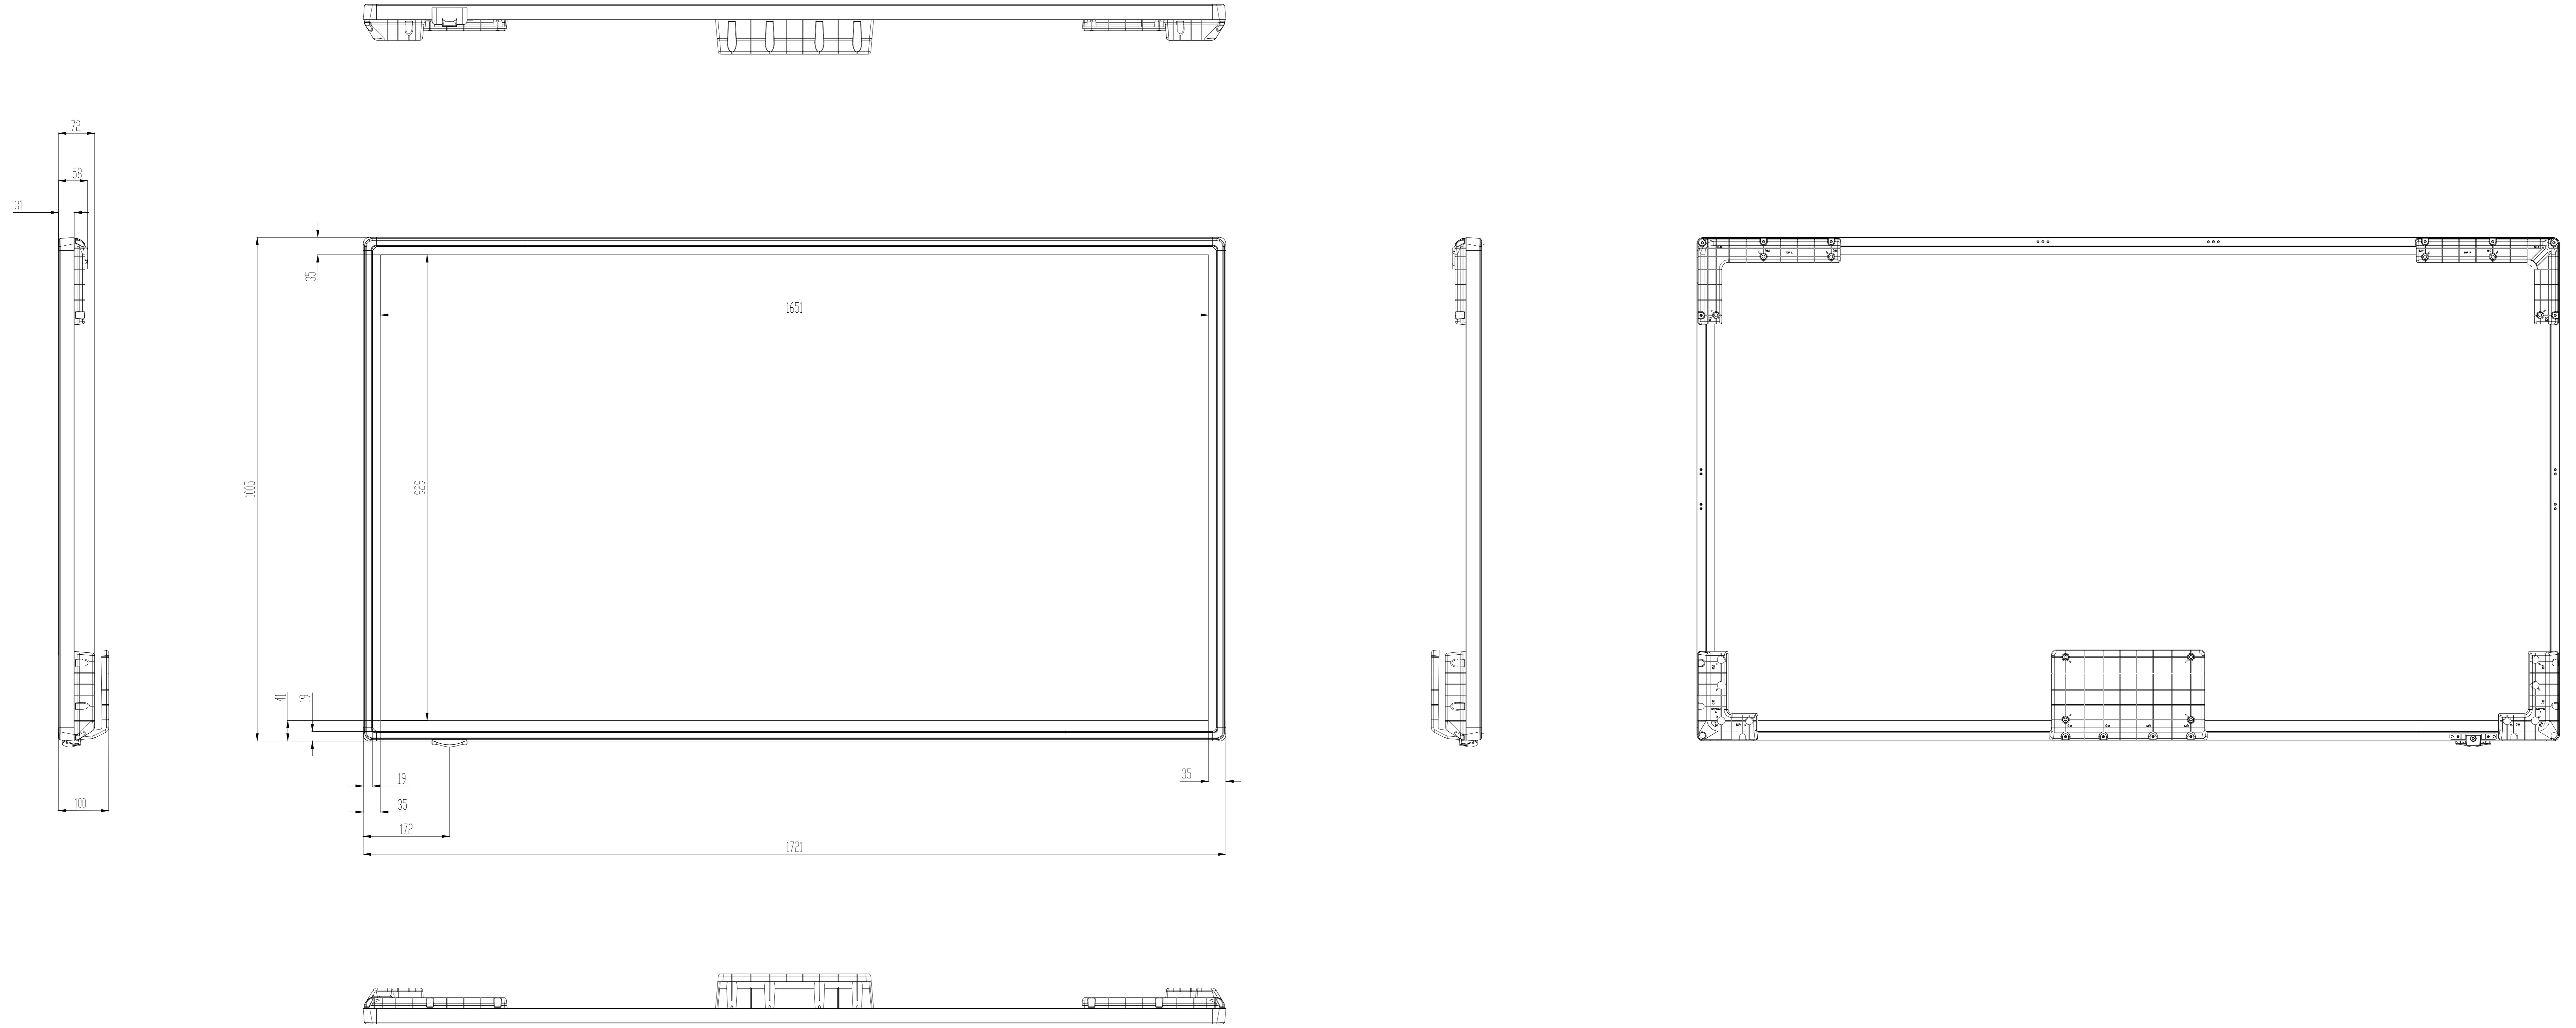

REV.NO	DATE/TARİH	NOTES/AÇIKLAMALAR
1	02.07.2020	ÇİZİM EKLENDİ
2		
3		

MODEL	DIMENSIONS (mm)		
	WIDTH mm	DEPTH mm	HEIGHT mm
75597 OVERLAY TOUCH KIT			
PRODUCT	1721	100	1005
PACKAGING	1948	210	1170

TOLERANCES	K	NAME:	REV:
0.00/50.00	±0.10	75597 OVERLAY TOUCH	R01
50.01/100.00	±0.30	CREATED : SAIM BENLİ	DATE: 02.07.2020
100.01/250.00	±0.50	LAST REV. : SAIM BENLİ	SHEET: 1 / 1
250.01/500.00	±0.75	CHECK : Hakan KOYUNCUOĞLU	SCALE : 1
500.01/1000.00	±1.00	APPRV. : Deniz ÇETİNYÜREK	
1000.01/2500.00	±1.50		
ANGLES	±0.5°		