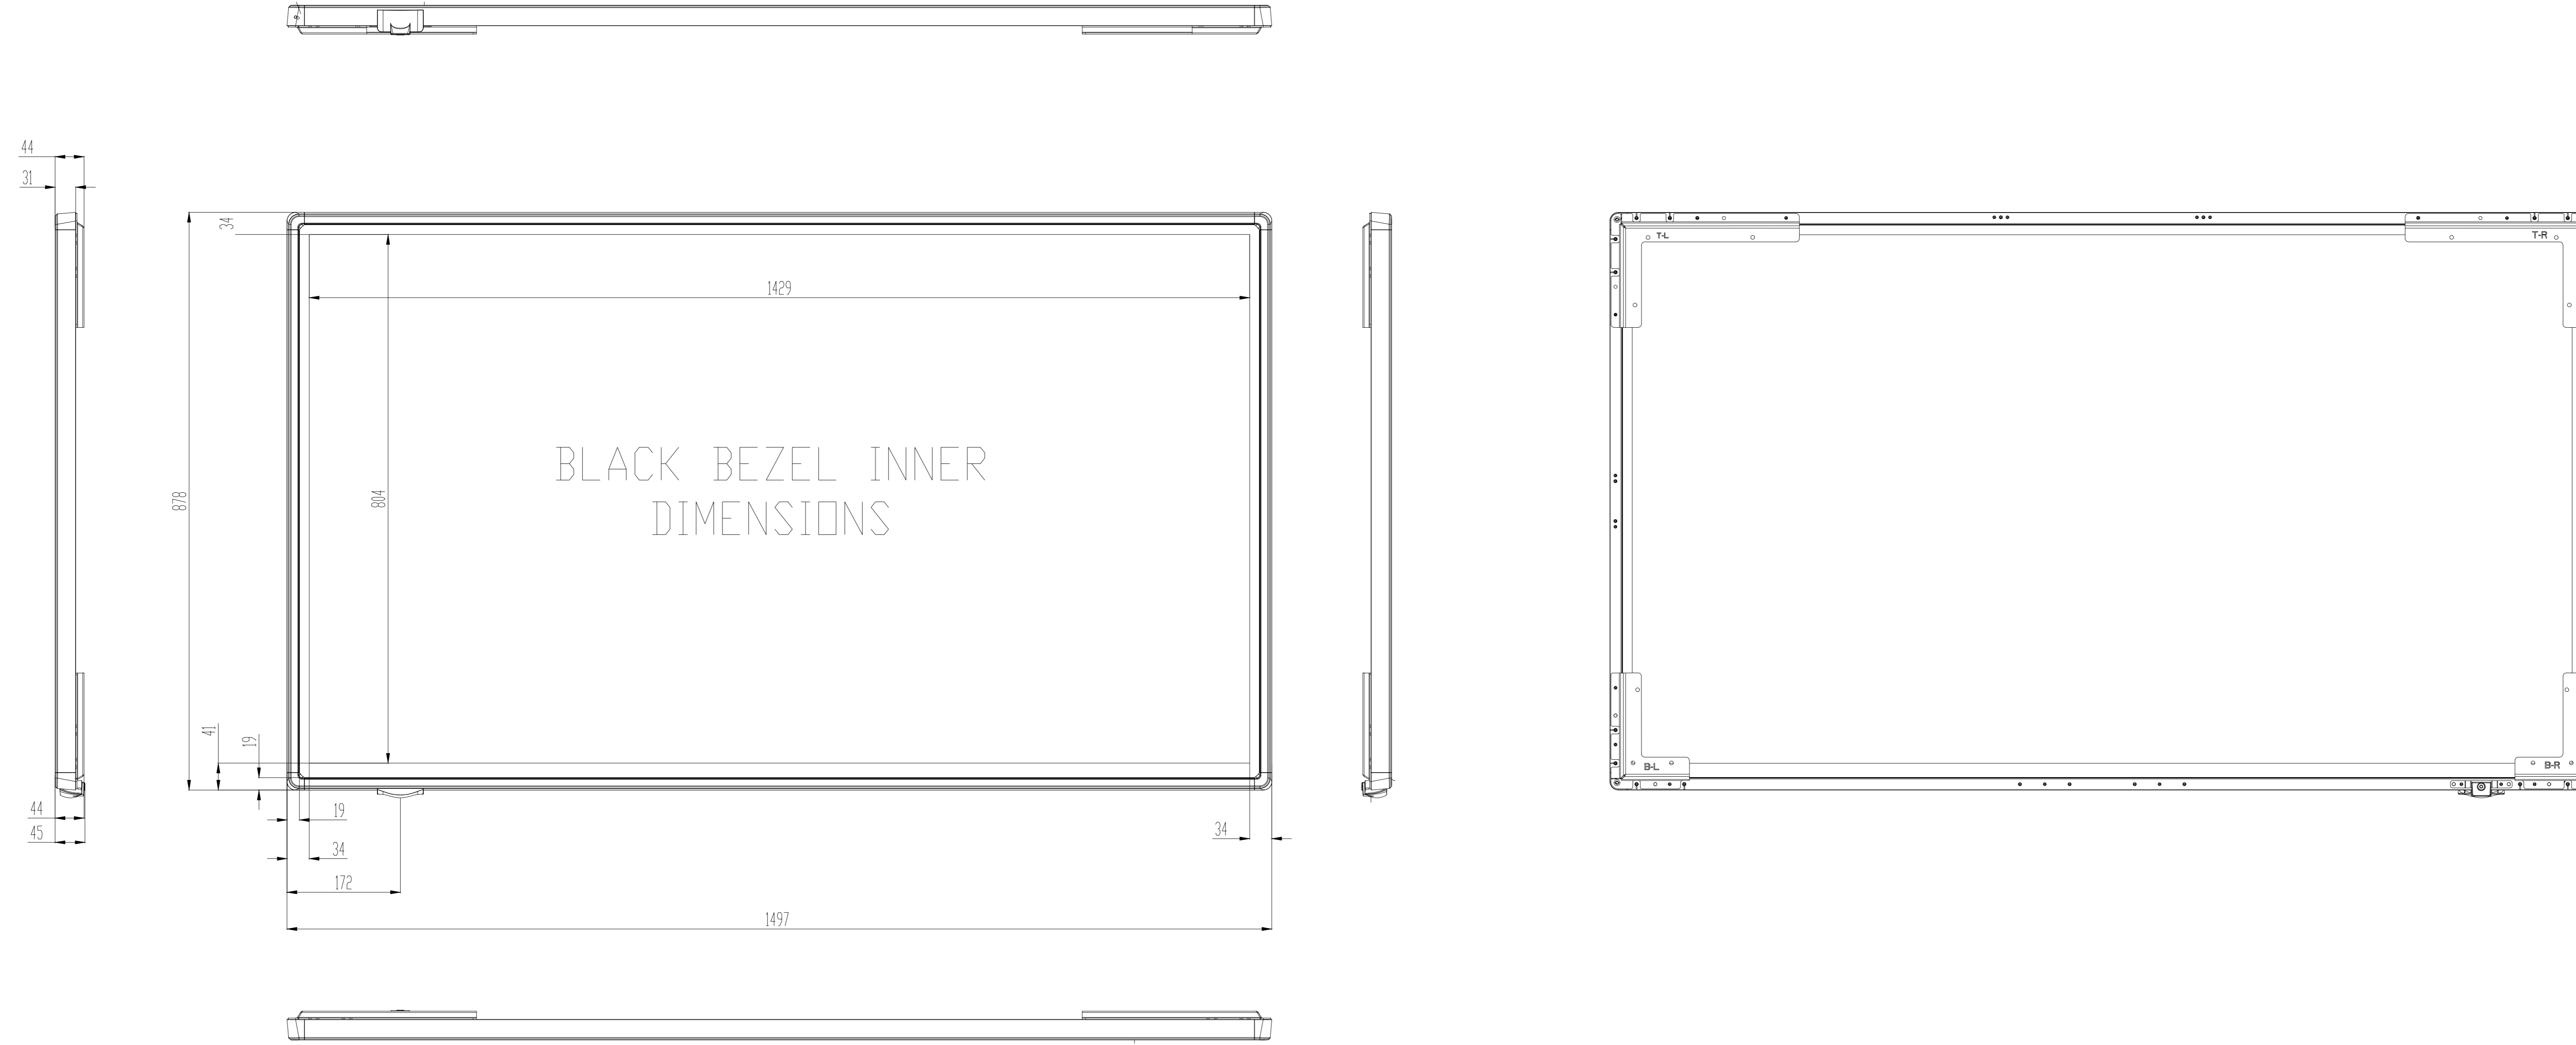

REV.NO.	DATE/TARİH	NOTES/AÇIKLAMALAR
1	02.07.2020	ÇİZİM DÜZİTİLDİ
2		
3		

## 65597 OVERLAY TOUCH KIT (COMPATIBLE WITH 65592 DS)

MODEL 65597 OVERLAY TOUCH KIT	DIMENSIONS (mm)		
	WIDTH mm	DEPTH mm	HEIGHT mm
PRODUCT	1497	100	878
PACKAGING	1765	265	1100

TOLERANCES	K	NAME:	REV:
0.00/50.00	±0.10	65597 OVERLAY TOUCH	R01
50.01/100.00	±0.30	CREATED : SAIM BENLİ	DATE: 02.07.2020
100.01/250.00	±0.50	LAST REV. : SAIM BENLİ	SHEET: 1 / 1
250.01/500.00	±0.75	CHECK : Hakan KÖYUNCUOĞLU	SCALE : 1
500.01/1000.00	±1.00	APPRV. : Deniz ÇETİNYÜREK	
1000.01/2500.00	±1.50		
ANGLES	±0.5°		