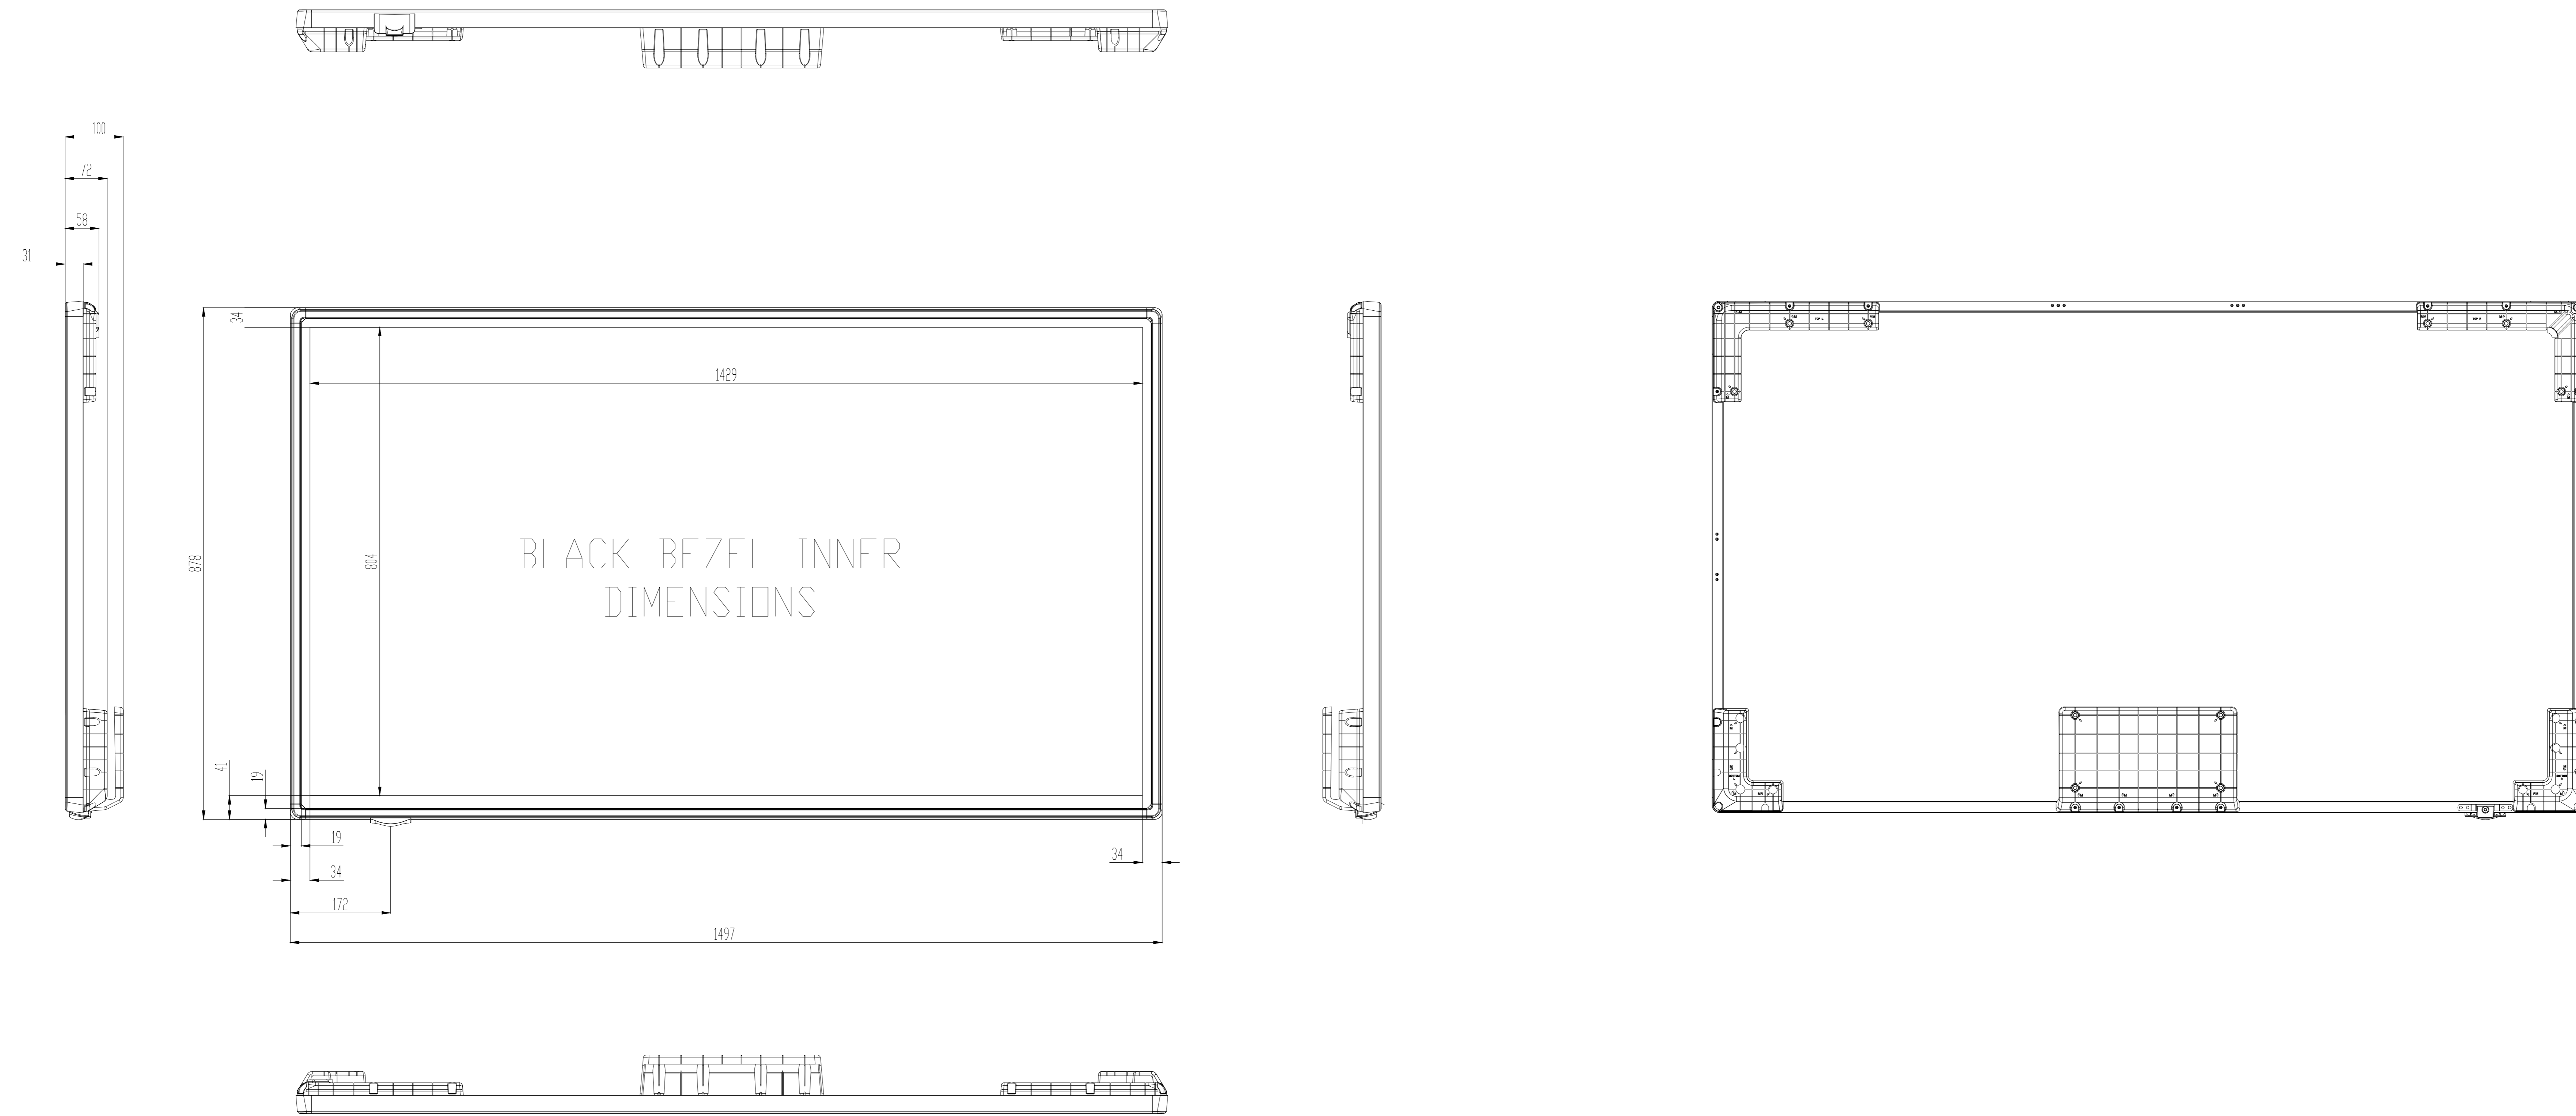

REV.NO.	DATE/TARİH	NOTES/AÇIKLAMALAR
1	02.07.2020	ÇİZİM DÜZİTİLDİ
2		
3		

65597 OVERLAY TOUCH KIT (COMPATIBLE WITH 65495 DS)

MODEL 65597 OVERLAY TOUCH KIT	DIMENSIONS (mm)		
	WIDTH mm	DEPTH mm	HEIGHT mm
PRODUCT	1497	100	878
PACKAGING	1765	265	1100

TOLERANCES	K	NAME:	REV:
0.00/50.00	±0.10	65597 OVERLAY TOUCH	R01
50.01/100.00	±0.30	CREATED : SAİM BENLİ	DATE: 02.07.2020
100.01/250.00	±0.50	LAST REV. : SAİM BENLİ	SHEET: 1 / 1
250.01/500.00	±0.75	CHECK : Hakan KÖYUNCUOĞLU	SCALE : 1
500.01/1000.00	±1.00	APPRV. : Deniz ÇETİNYÜREK	 UNIT mm
1000.01/2500.00	±1.50	 VESTEL ELECTRONICS / DİJİTAL PRODUCTS OPERATIONS MANİSA/TURKİYE TEL:+90.236.2130660 FAX:+90.236.2130512	
ANGLES	±0.5°		