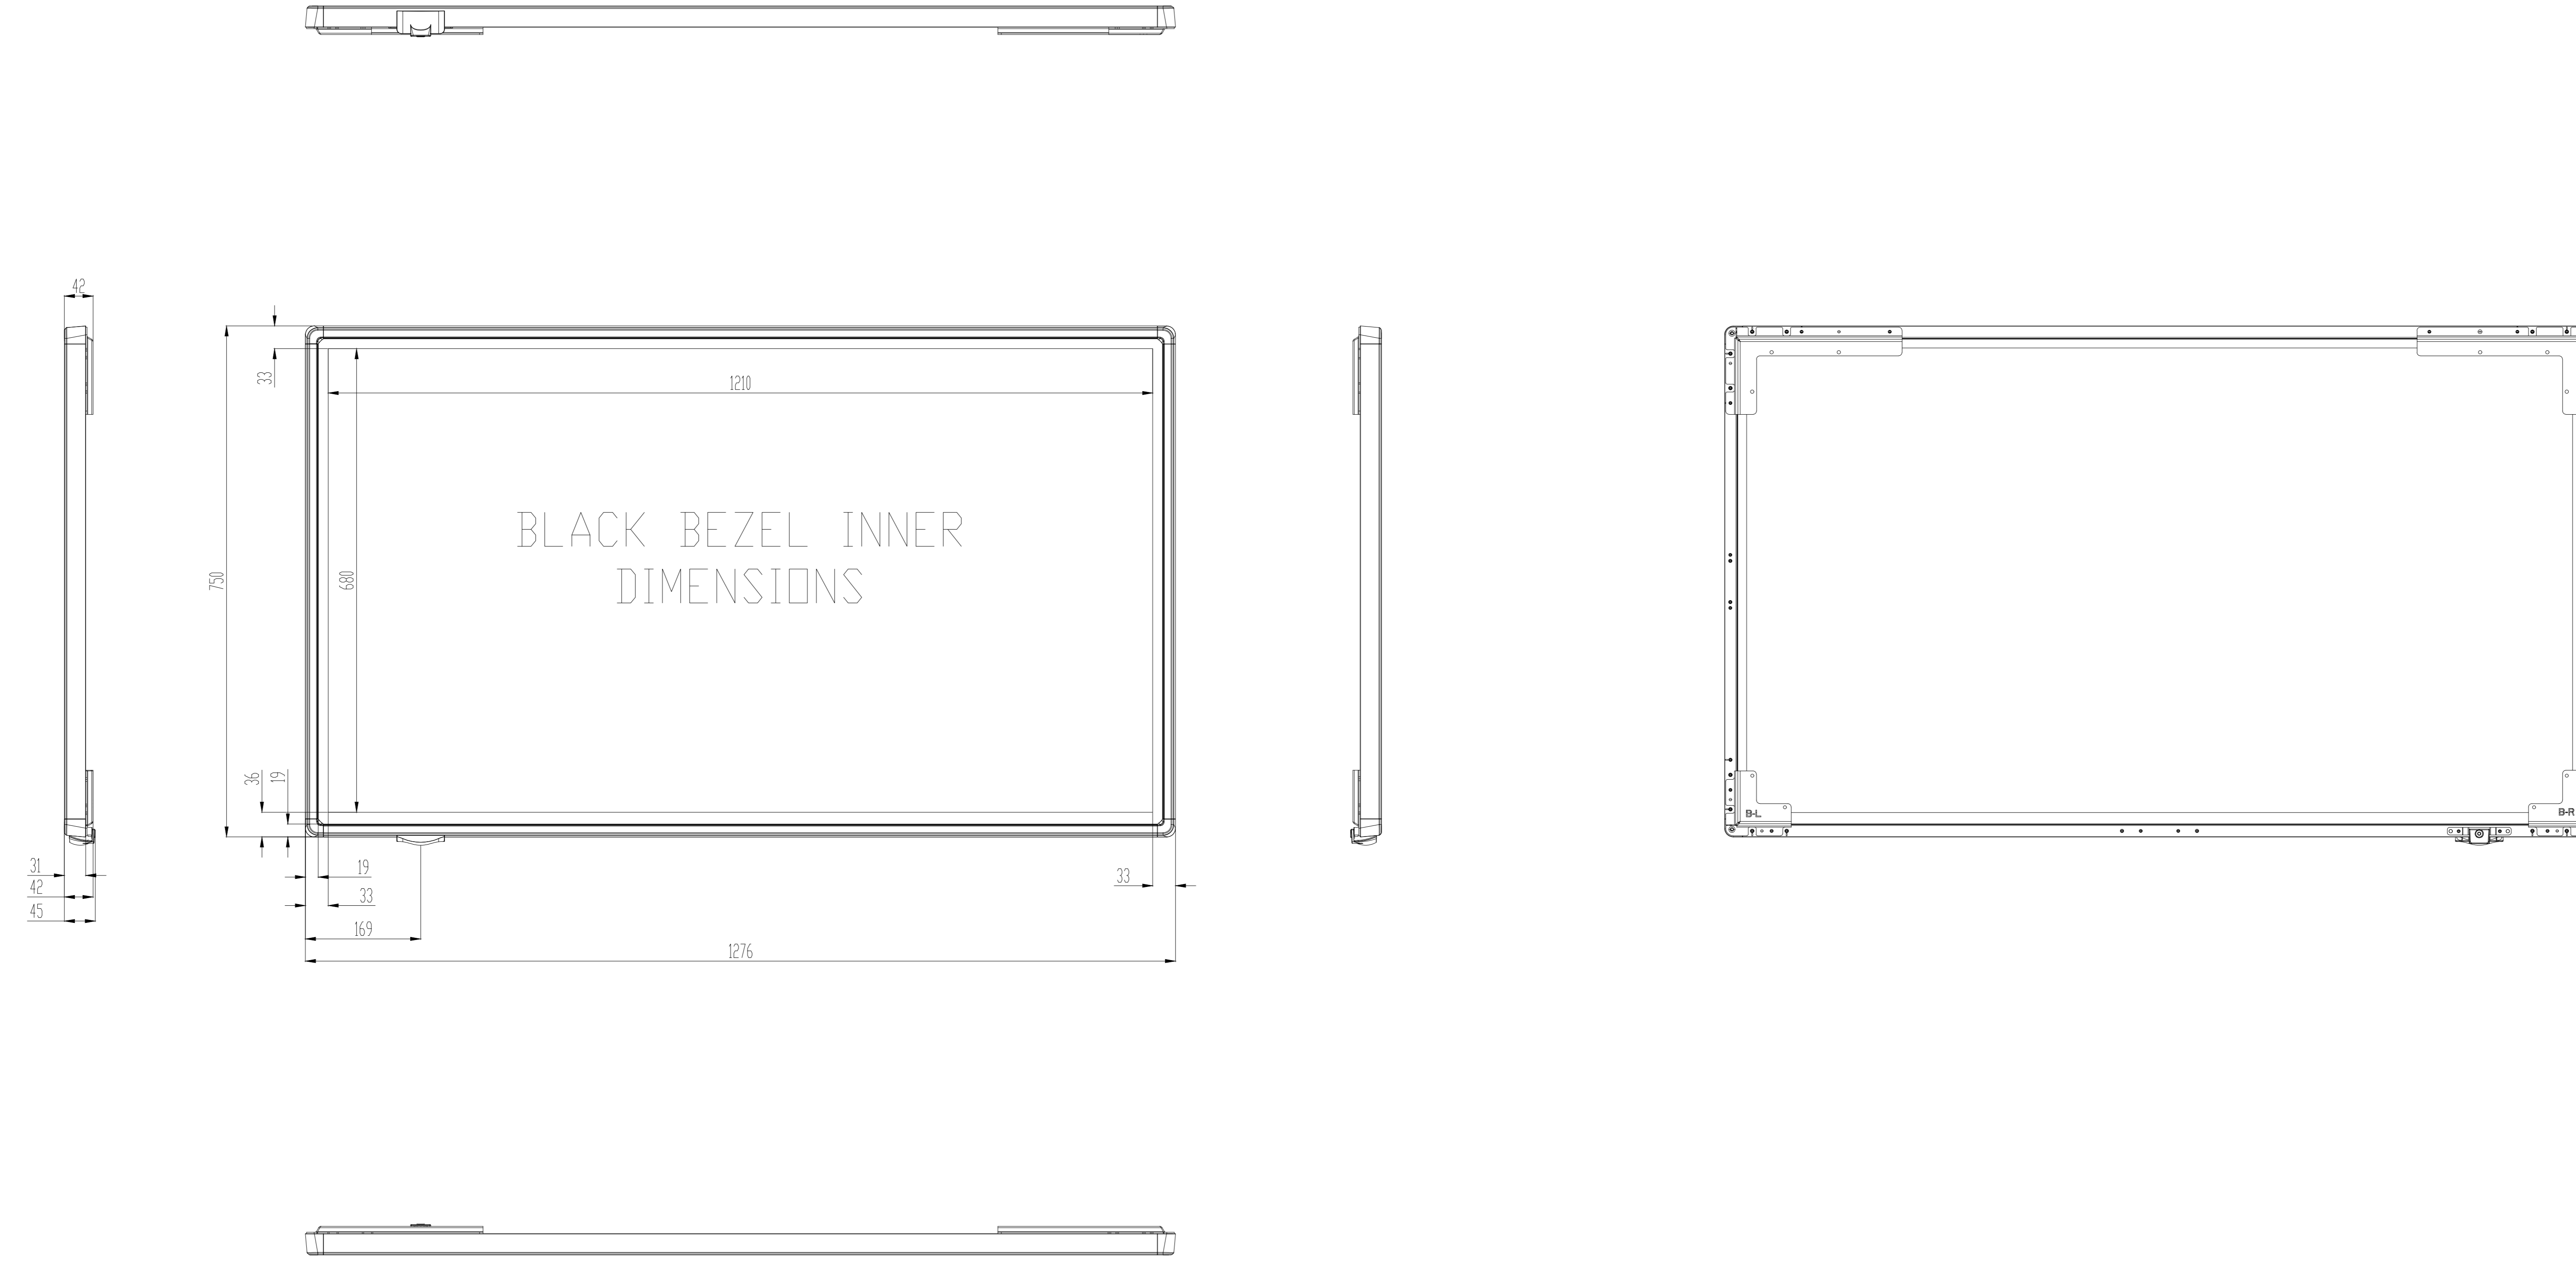

REV.NO	DATE/TARİH	NOTES/AÇIKLAMALAR
1	02.07.2020	ÇİZİM DÜZİTİLDİ
2		
3		

55597 OVERLAY TOUCH KIT (COMPATIBLE WITH 55592 DS)

MODEL 55597 OVERLAY TOUCH KIT	DIMENSIONS (mm)		
	WIDTH mm	DEPTH mm	HEIGHT mm
PRODUCT	1276	107	750
PACKAGING	1369	165	875

TOLERANCES	K	NAME: 55597 OVERLAY TOUCH	REV: R01
0.00/50.00	±0.10	CREATED : SAIM BENLİ	DATE: 02.07.2020
50.01/100.00	±0.30	LAST REV. : SAIM BENLİ	SHEET: 1 / 1
100.01/250.00	±0.50	CHECK : Hakan KÖYUNCUOĞLU	SCALE : 1
250.01/500.00	±0.75	APPRV. : Deniz ÇETİNYÜREK	
500.01/1000.00	±1.00		
1000.01/2500.00	±1.50		
ANGLES	±0.5°		