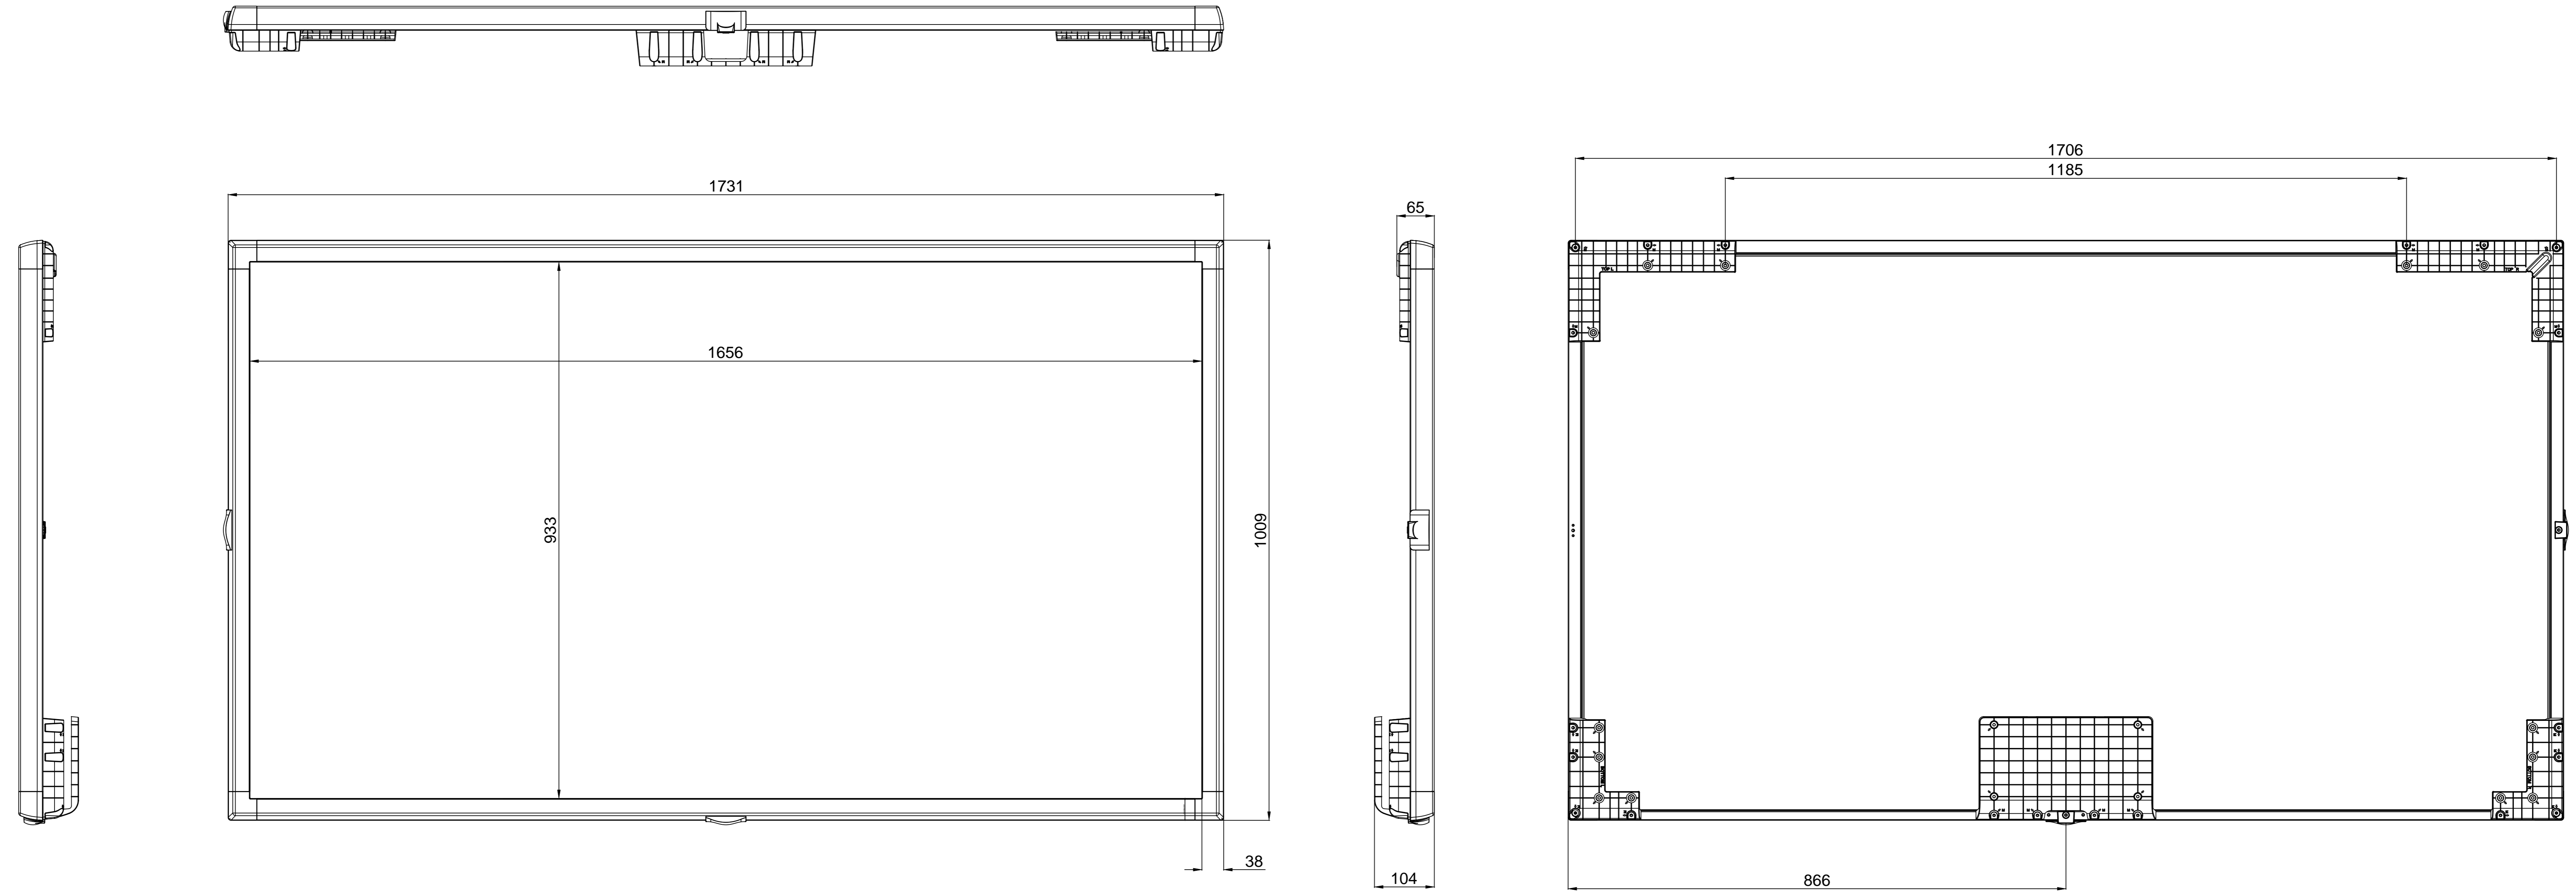

REV.NO	DATE/TARİH	NOTES/AÇIKLAMALAR
1	04.10.2018	FORMAT DÜZENLENDİ
2		
3		

MODEL 75495 DS OVERLAY TOUCH KIT	DIMENSIONS (mm)		
	WIDTH mm	DEPTH mm	HEIGHT mm
PRODUCT	1731	104	1009
PACKAGING	1948	210	1170

TOLERANCES	K	NAME:	REV:
0.00/50.00	±0.10	75495 OVERLAY TOUCH	R01
50.01/100.00	±0.30	CREATED : CAN ULKER	DATE: 04.10.2018
100.01/250.00	±0.50	LAST REV. : NİHAT ÖZTEN	SHEET: 1 / 1
250.01/500.00	±0.75	CHECK : Hakan KÖYUNCUOĞLU	SCALE : 1
500.01/1000.00	±1.00	APPRV. : Deniz ÇETİNYÜREK	 UNIT mm
1000.01/2500.00	±1.50		
ANGLES	±0.5°	VESTEL VESTEL ELECTRONICS / DIGITAL PRODUCTS OPERATIONS MANİSA/TURKIYE TEL:+90.236.2130660 FAX:+90.236.2130512	