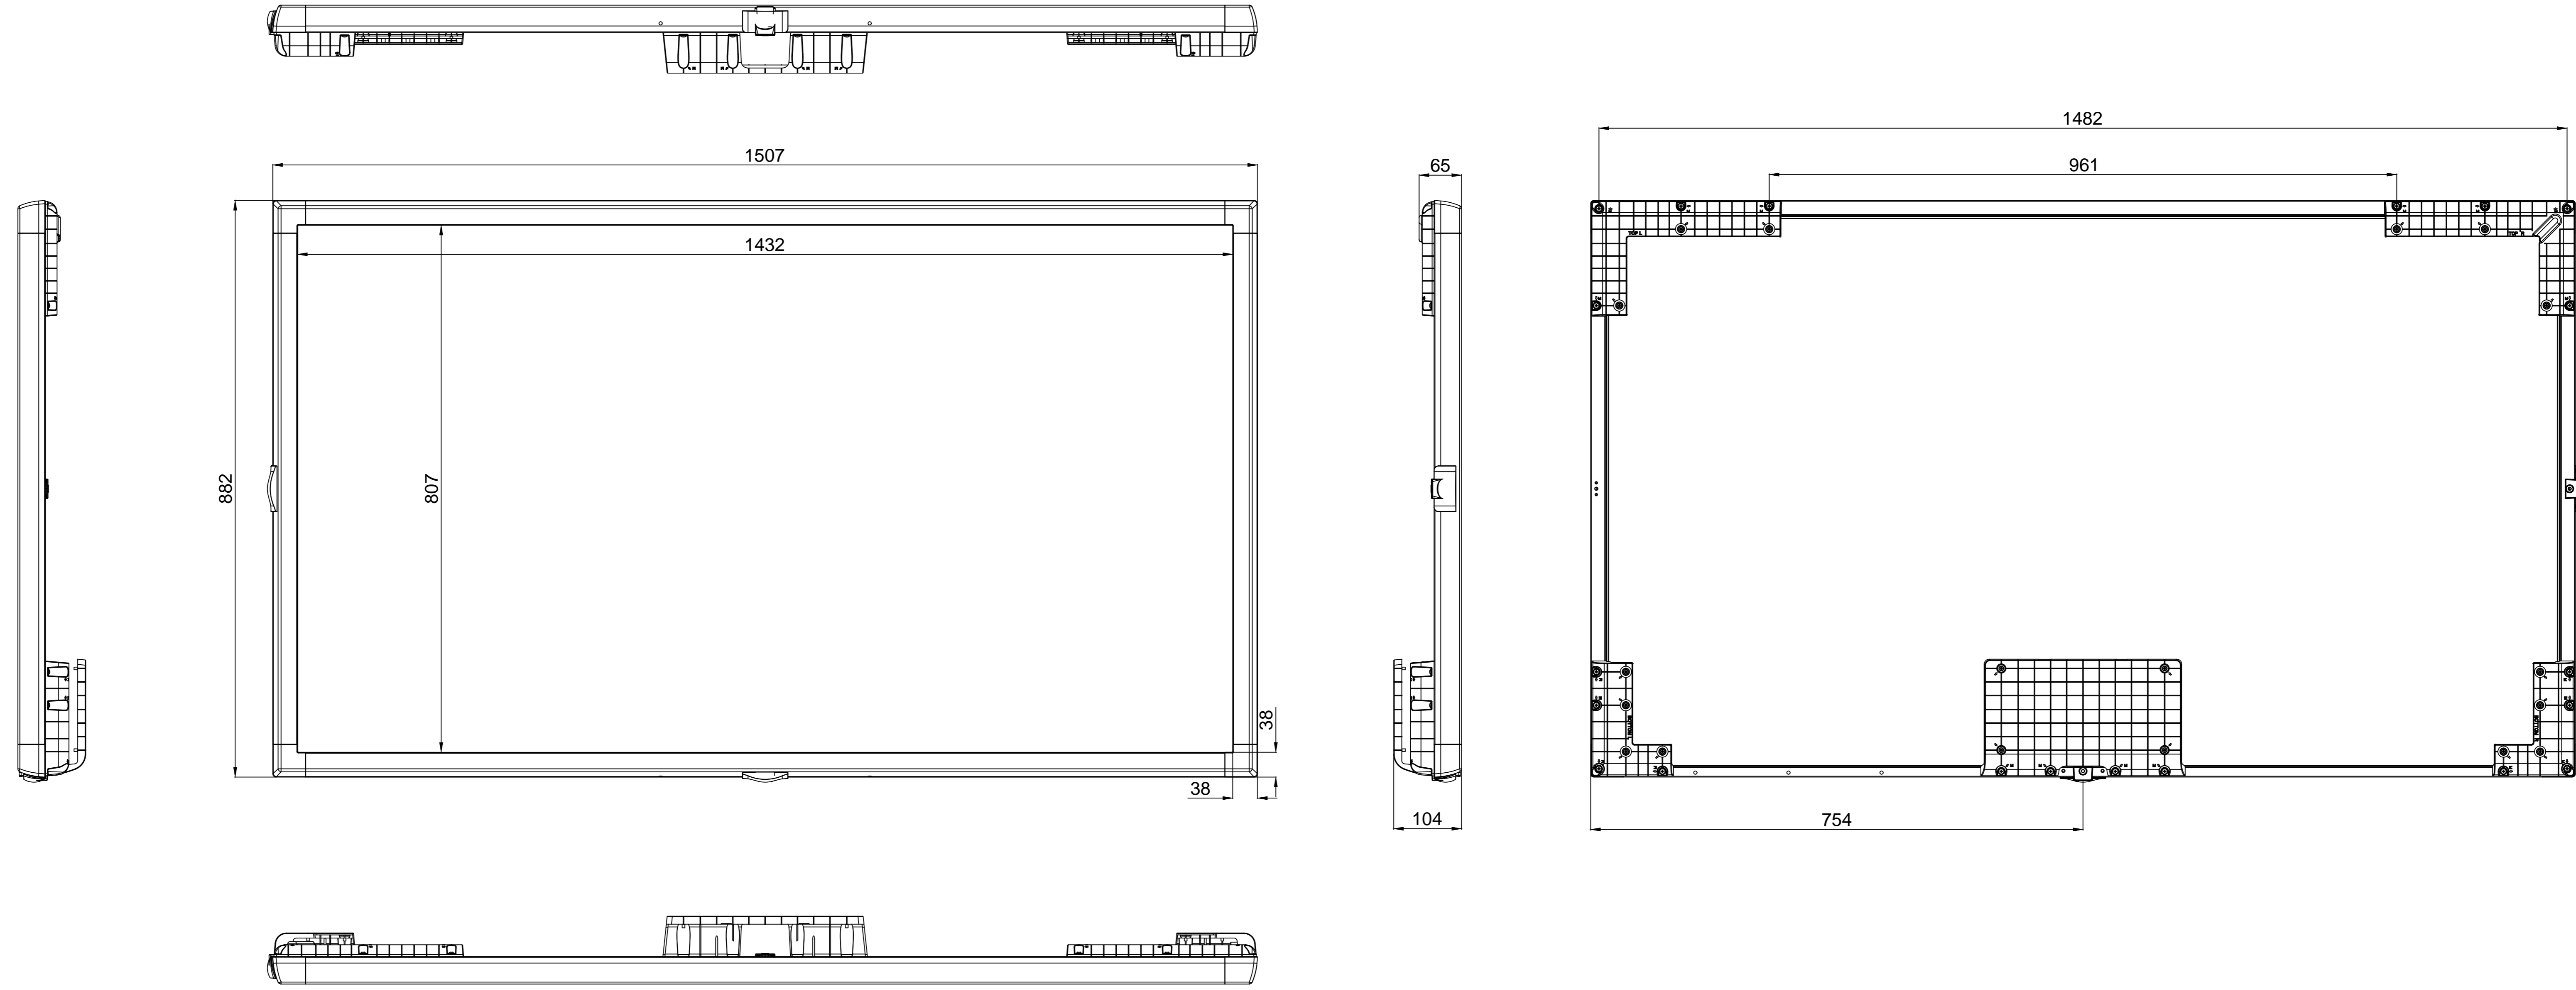

REV.NO	DATE/TARİH	NOTES/AÇIKLAMALAR
1	04.10.2018	FORMAT DÜZENLENDİ
2		
3		

MODEL 65495 DS OVERLAY TOUCH KIT	DIMENSIONS (mm)		
	WIDTH mm	DEPTH mm	HEIGHT mm
PRODUCT	1507	104	882
PACKAGING	1765	265	1100

TOLERANCES	K	NAME:	REV:
0.00/50.00	±0.10	65495 TOUCH KIT	R01
50.01/100.00	±0.30	CREATED : HÜSEYİN ÇİFTÇİ	DATE: 04.10.2018
100.01/250.00	±0.50	LAST REV. : NİHAT ÖZTEN	SHEET: 1 / 1
250.01/500.00	±0.75	CHECK : Hakan KÖYUNCUOĞLU	SCALE : 1
500.01/1000.00	±1.00	APPRV. : Deniz ÇETİNYÜREK	 UNIT mm
1000.01/2500.00	±1.50		
ANGLES	±0.5°	VESTEL VESTEL ELECTRONICS / DIGITAL PRODUCTS OPERATIONS MANİSA/TURKIYE TEL:+90.236.2130660 FAX:+90.236.2130512	