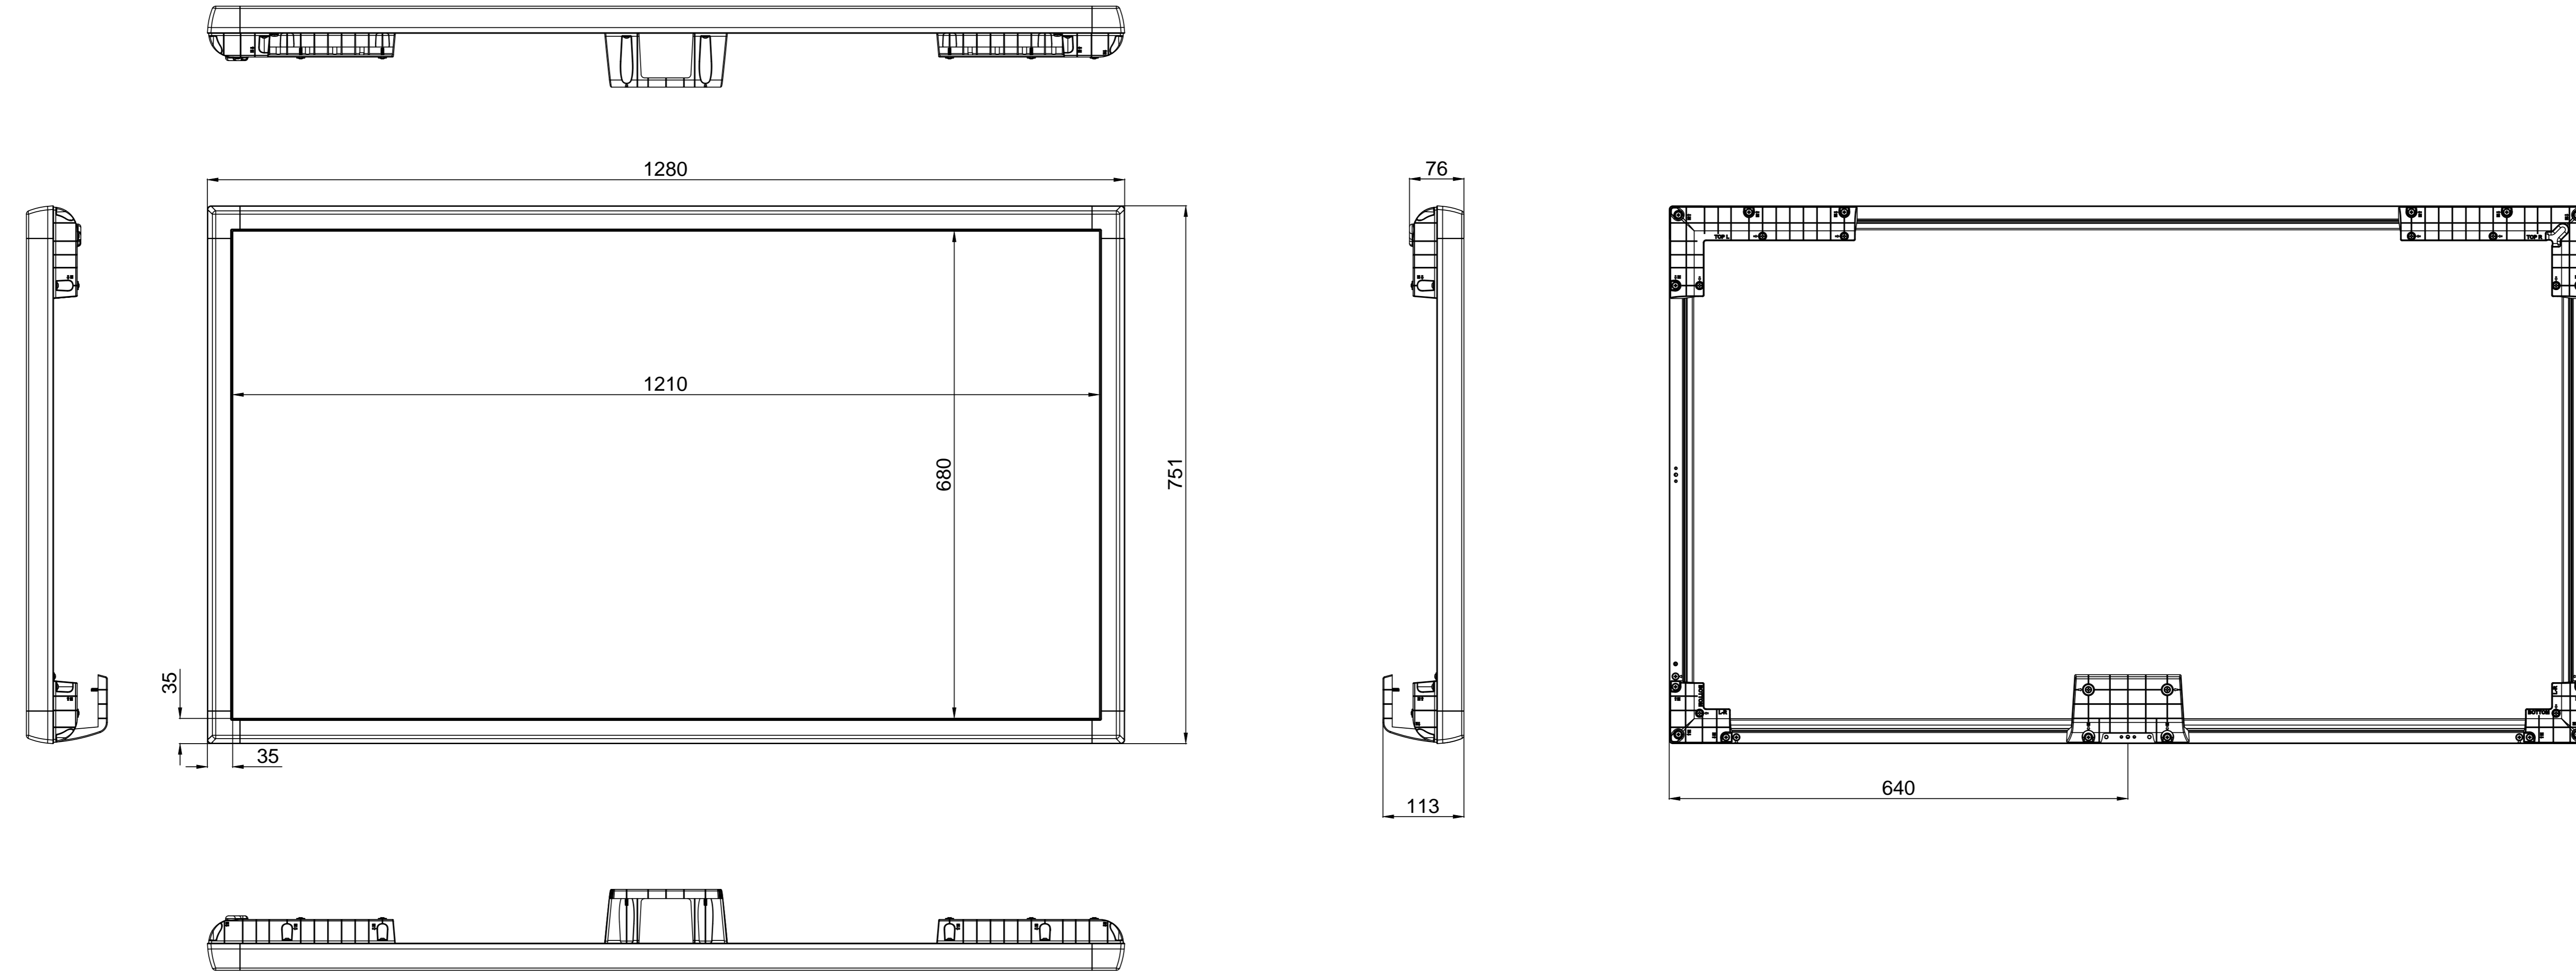

REV.NO	DATE/TARİH	NOTES/AÇIKLAMALAR
1	04.10.2018	FORMAT DÜZENLENDİ
2		
3		

MODEL 55495 DS OVERLAY TOUCH KIT	DIMENSIONS (mm)		
	WIDTH mm	DEPTH mm	HEIGHT mm
PRODUCT	1280	113	751
PACKAGING	1369	165	875

TOLERANCES	K	NAME: 55495 OVERLAY TOUCH	REV: R01
0.00/50.00	±0.10	CREATED : CAN ULKER	DATE: 04.10.2018
50.01/100.00	±0.30	LAST REV. : NİHAT ÖZTEN	SHEET: 1 / 1
100.01/250.00	±0.50	CHECK : Hakan KÖYUNCUOĞLU	SCALE : 1
250.01/500.00	±0.75	APPRV. : Deniz ÇETİNYÜREK	
500.01/1000.00	±1.00		
1000.01/2500.00	±1.50		
ANGLES	±0.5°		