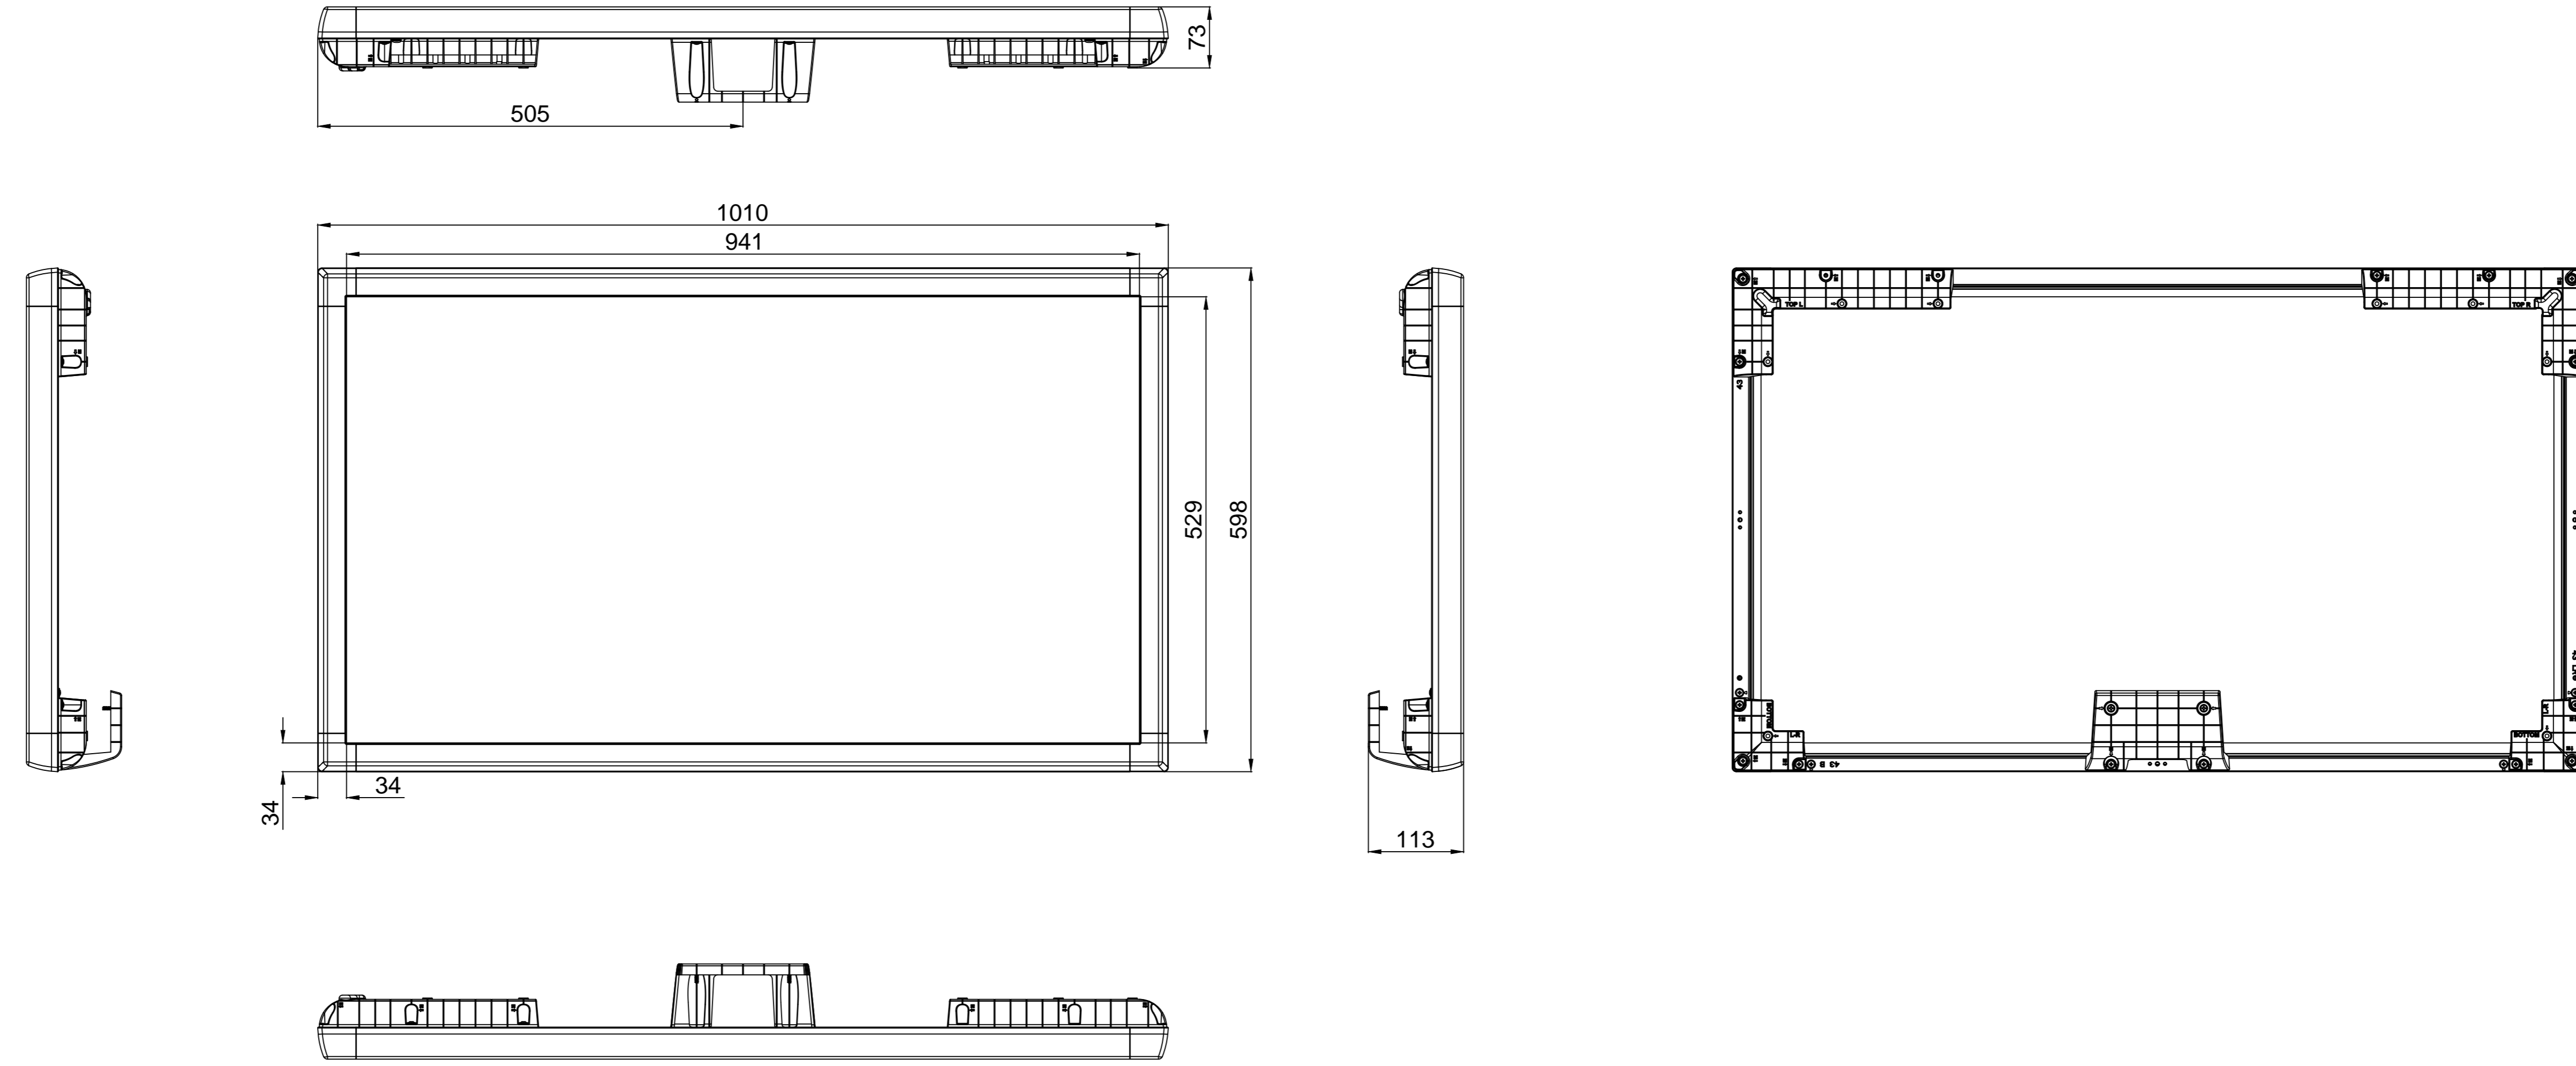

REV.NO	DATE/TARİH	NOTES/AÇIKLAMALAR
1	04.10.2018	FORMAT DÜZENLENDİ
2		
3		

MODEL	DIMENSIONS (mm)		
	WIDTH mm	DEPTH mm	HEIGHT mm
43495 DS OVERLAY TOUCH KIT			
PRODUCT	1010	113	598
PACKAGING	1195	178	718

TOLERANCES	K	NAME:	REV:
0.00/50.00	±0.10	43495 OVERLAY TOUCH	R01
50.01/100.00	±0.30	CREATED : CAN ULKER	DATE: 04.10.2018
100.01/250.00	±0.50	LAST REV. : NİHAT ÖZTEN	SHEET: 1 / 1
250.01/500.00	±0.75	CHECK : Hakan KÖYUNCUOĞLU	SCALE : 1
500.01/1000.00	±1.00	APPRV. : Deniz ÇETİNYUREK	 UNIT mm
1000.01/2500.00	±1.50		
ANGLES	±0.5°	<b>VESTEL</b> VESTEL ELECTRONICS / DIJİTAL PRODUCTS OPERATIONS MANİSA/TURKİYE TEL:+90.236.2130660 FAX:+90.236.2130512	